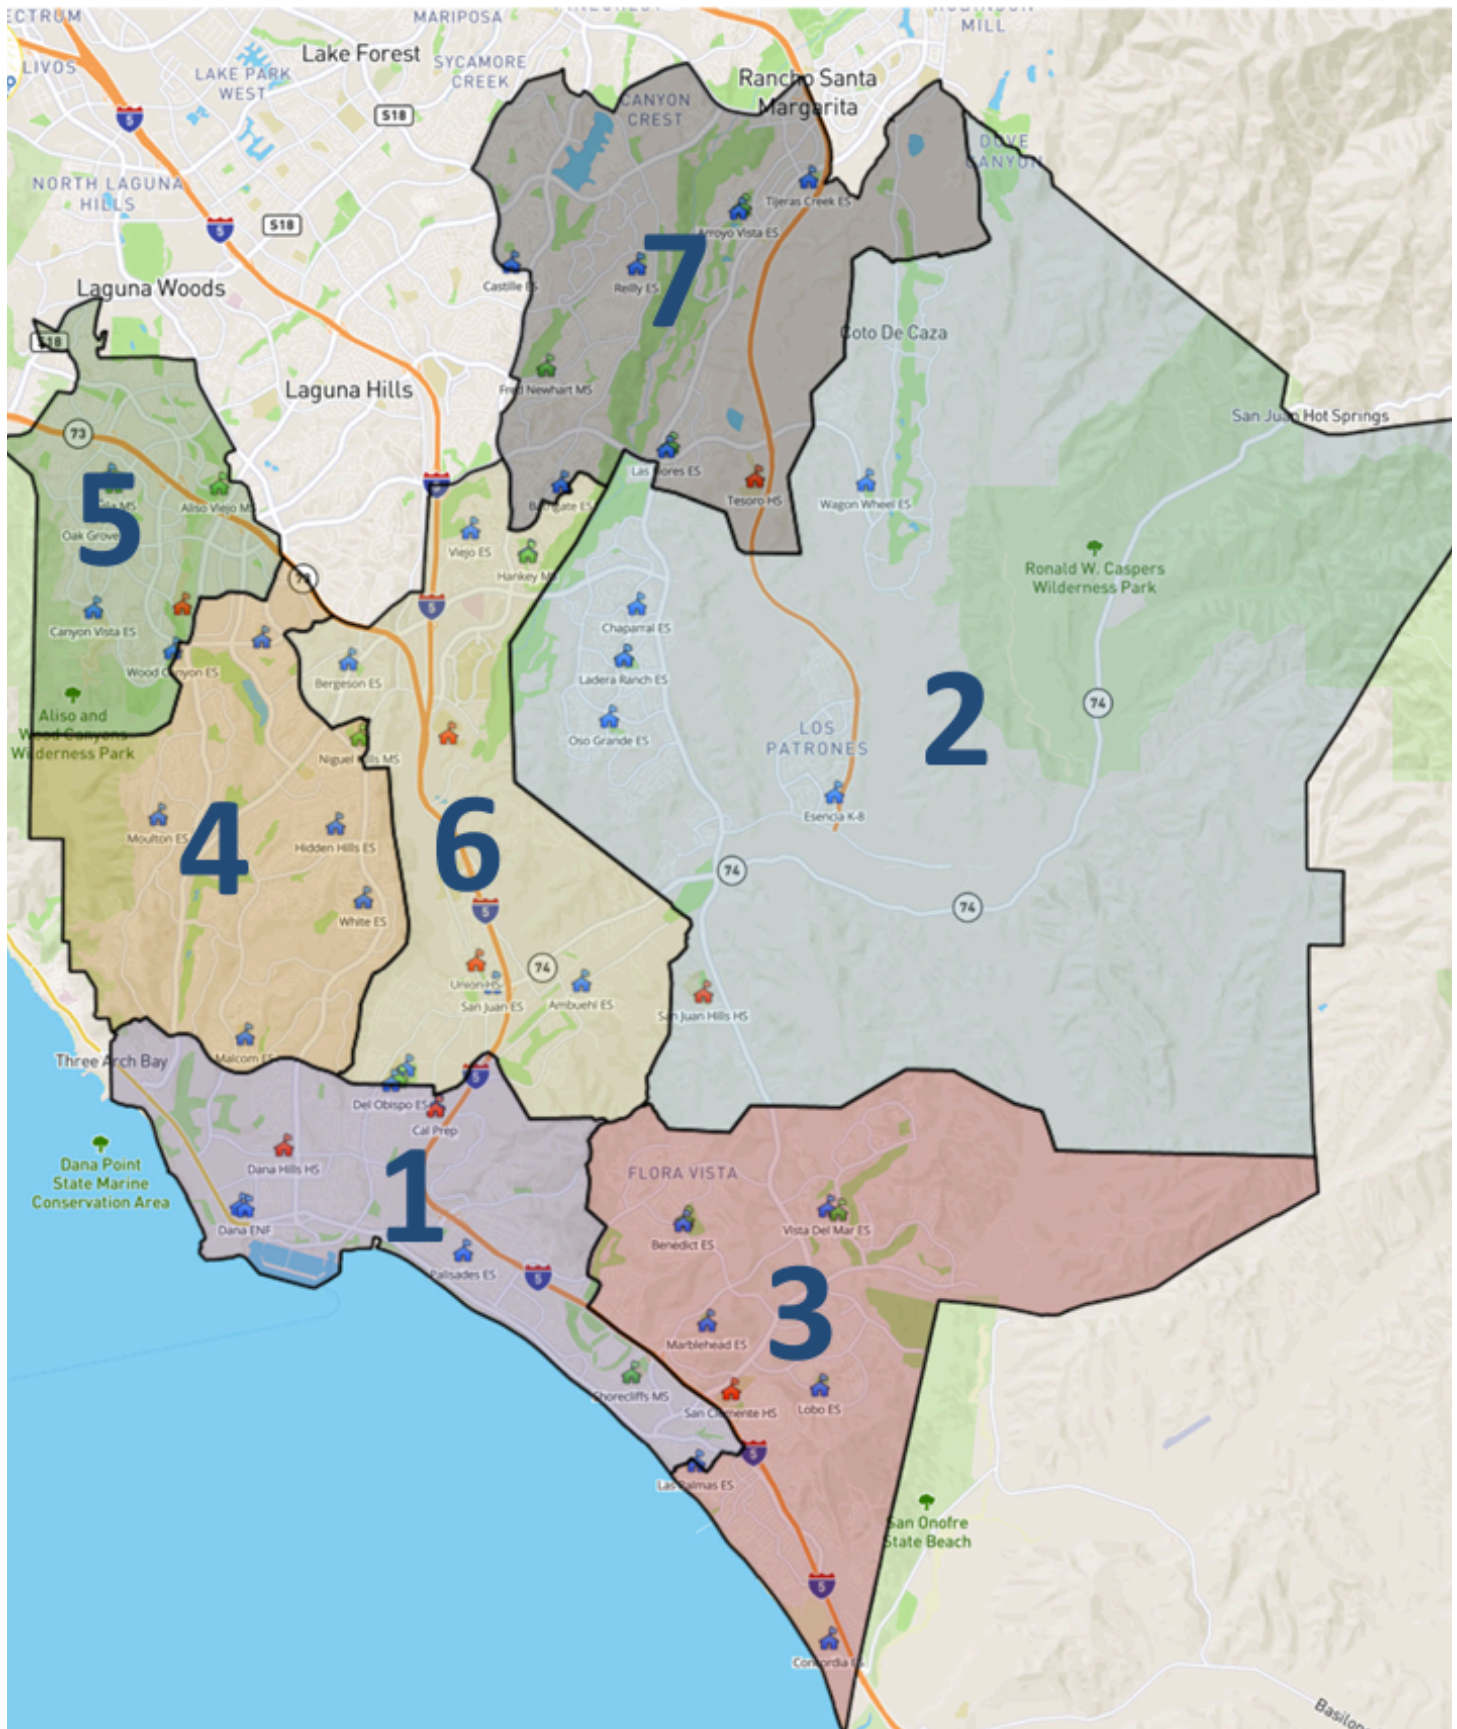

Trustee Areas

- Area 1: Amy Hanacek
- Area 2: Mike Parham
- Area 3: Sherine Smith
- Area 5: Krista Castellanos